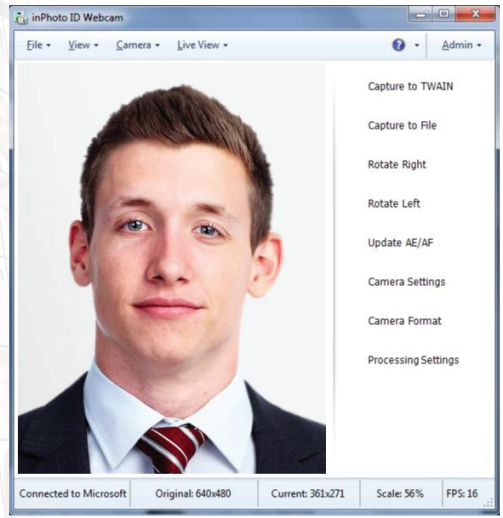

inPhoto ID Webcam Software

inPhoto ID - Fastest Way To Quality ID Photo

inPhoto ID Webcam

With inPhoto ID Webcam, you receive more than an interface for your digital image capturing device. inPhoto ID Webcam is a full suite of utilities for every stage of digital photography, allowing you to capture, refine, and export facial portraits suitable for use in a database or on identification badges, cards, permits, passes, or other documents all in a single application. This suite offers superior performance and ease of use to similar products, making inPhoto ID Webcam a powerful but cost-effective tool for computer imaging, and an ideal solution for your business or workplace.

ID Image Creation

Because of its effective facial detection software and custom filters, inPhoto ID Webcam is an ideal program for processing web camera images that are going to be used in identification photos on a security card or in a digital archive. Because our software is designed to be compatible with all other imaging programs, you can have confidence that inPhoto ID Webcam will integrate seamlessly with your existing identification process. Our software has the tools to make images that meet any specifications, no matter the quality required or constraints of your working environment.

Live Preview

When inPhoto ID Webcam is used to take an identification photo, users can see a live preview of what image will be produced. With this tool, you can feel comfortable knowing that a quality image will be taken the first time, and do not need to waste time with extra attempts. It is possible to zoom the live preview to be able to work most comfortably way.