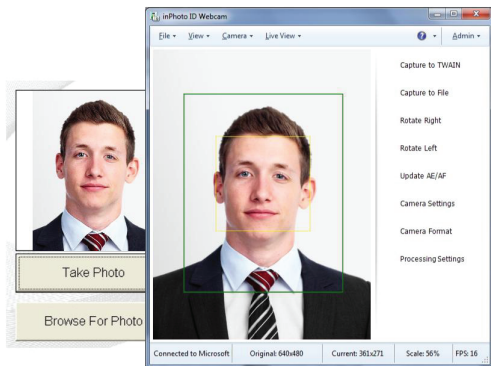

Benefits:

- **Powerful Tool Suite** - inPhoto ID Webcam includes everything you need to create profession identification photos in a single program.
- **Comfortable Interface** - inPhoto ID Webcam has a layout that makes it easy to use.
- **Flexible Design** - The features of our program are compatible with all webcams and imaging software.
- **Technical Support** - You may contact us at any time with questions or requests for support.

Contacts:

www.IDPhotoCapture.com
info@idphotocapture.com

Facial Detection Engine

inPhoto ID Webcam has a powerful facial detection engine that allows it to identify and manipulate facial elements of photographs. It is then able to apply functions such as auto-cropping based on specified parameters. This allows inPhoto ID Webcam to create images which are incredibly consistent, giving your identification photos a highly professional appearance.

Photo Enhancement

inPhoto ID Webcam does not only capture images. It is also a powerful image enhancing and resizing tool which can accept a taken photo and apply a variety of filters to it, balancing contrast, gamma, saturation, brightness, size to ensure that optimal and quality identification images can be generated in any environment.

Live Preview

When inPhoto ID Webcam is used to take an identification photo, users can see a live preview of what image will be produced. With this tool, you can feel comfortable knowing that a quality image will be taken the first time, and do not need to waste time with extra attempts. It is possible to zoom the live preview to be able to work most comfortably way.