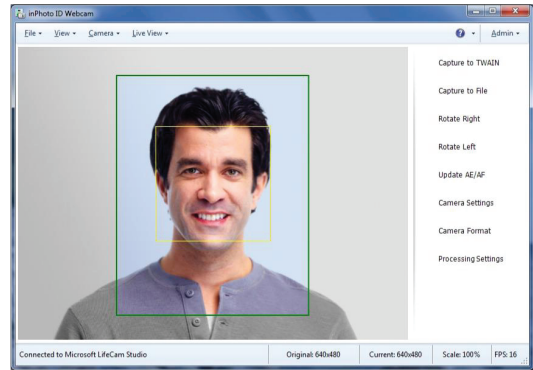

Benefits:

- **Powerful Tool Suite** - inPhoto ID Webcam includes everything you need to create profession identification photos in a single program.
- **Comfortable Interface** - inPhoto ID Webcam has a layout that makes it easy to use.
- **Flexible Design** - The features of our program are compatible with all webcams and imaging software.
- **Technical Support** - You may contact us at any time with questions or requests for support.

Contacts:

www.IDPhotoCapture.com
info@idphotocapture.com

Facial Detection Engine

inPhoto ID Webcam has a powerful facial detection engine that allows it to identify and manipulate facial elements of photographs. It is then able to apply functions such as auto-cropping based on specified parameters. This allows inPhoto ID Webcam to create images which are incredibly consistent, giving your identification photos a highly professional appearance.

Photo Enhancement

inPhoto ID Webcam does not only capture images. It is also a powerful image enhancing and resizing tool which can accept a taken photo and apply a variety of filters to it, balancing contrast, gamma, saturation, brightness, size to ensure that optimal and quality identification images can be generated in any environment.

Live Preview

When inPhoto ID Webcam is used to take an identification photo, users can see a live preview of what image will be produced. With this tool, you can feel comfortable knowing that a quality image will be taken the first time, and do not need to waste time with extra attempts. It is possible to zoom the live preview to be able to work most comfortably way.