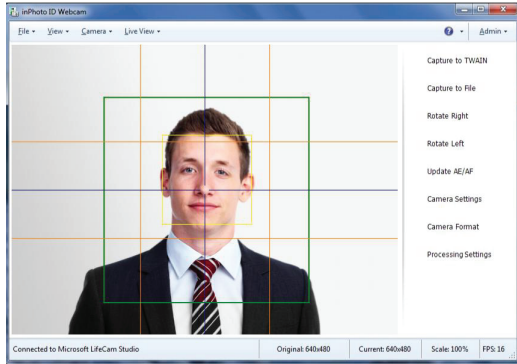

Benefits:

- **Powerful Tool Suite** - inPhoto ID Webcam includes everything you need to create profession identification photos in a single program.
- **Comfortable Interface** - inPhoto ID Webcam has a layout that makes it easy to use.
- **Flexible Design** - The features of our program are compatible with all webcams and imaging software.
- **Technical Support** - You may contact us at any time with questions or requests for support.

Contacts:

www.IDPhotoCapture.com
info@idphotocapture.com

Facial Detection Engine

inPhoto ID Webcam has a powerful facial detection engine that allows it to identify and manipulate facial elements of photographs. It is then able to apply functions such as auto-cropping based on specified parameters. This allows inPhoto ID Webcam to create images which are incredibly consistent, giving your identification photos a highly professional appearance.

Photo Enhancement

inPhoto ID Webcam does not only capture images. It is also a powerful image enhancing and resizing tool which can accept a taken photo and apply a variety of filters to it, balancing contrast, gamma, saturation, brightness, size to ensure that optimal and quality identification images can be generated in any environment.

Live Preview

When inPhoto ID Webcam is used to take an identification photo, users can see a live preview of what image will be produced. With this tool, you can feel comfortable knowing that a quality image will be taken the first time, and do not need to waste time with extra attempts. It is possible to zoom the live preview to be able to work most comfortably way.