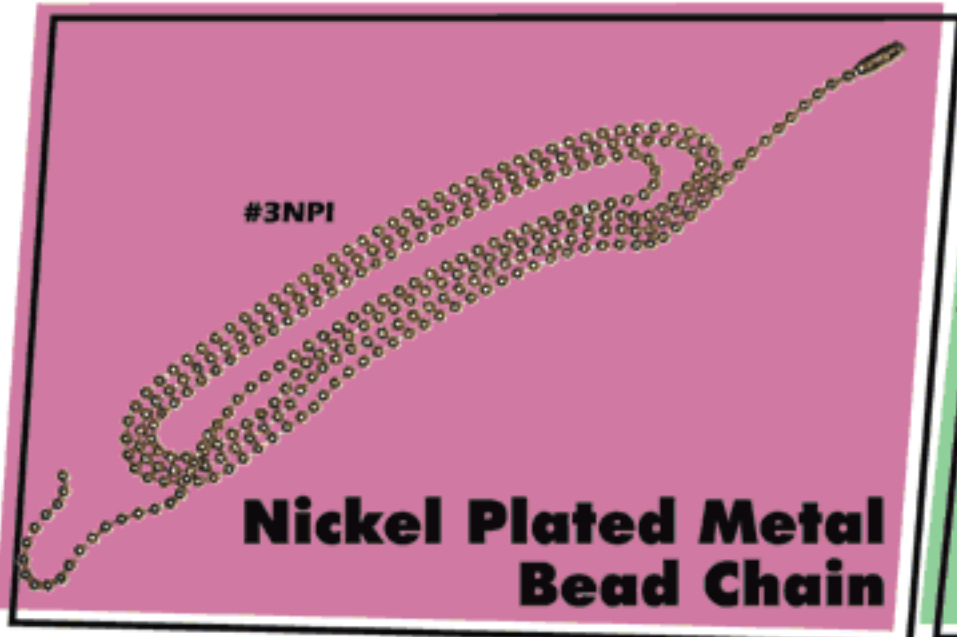

NECKWARE

#6P-36, 36" long, large plastic beaded neck chain with re-attachable safety breakaway feature. Available in red, white, blue, green, black, clear and yellow. Please specify color when ordering.

#3P-36, 36" long, small plastic beaded neck chain with re-attachable safety breakaway feature. This item is only available in white.

#3NPI, Nickel plated beaded metal neck chain Available in 24", 30" and 36" lengths. Please specify length when ordering.

#ENC, Elastic neck cords with metal barbs in 30" length only. Available in white and black. Please specify color when ordering.

#BS-4 & #BS-5, Safety breakaway soft vinyl neck strap with snap closure. Once broken, this item is NOT re-attachable. Available in 27" (#BS-4) and 37" (#BS-5) lengths.

#NT-30, Clear breakaway neck tube with metal tip that fits into plastic tube for a secure fit. If pulled apart, it can be re-attached. Available in 30" length only.