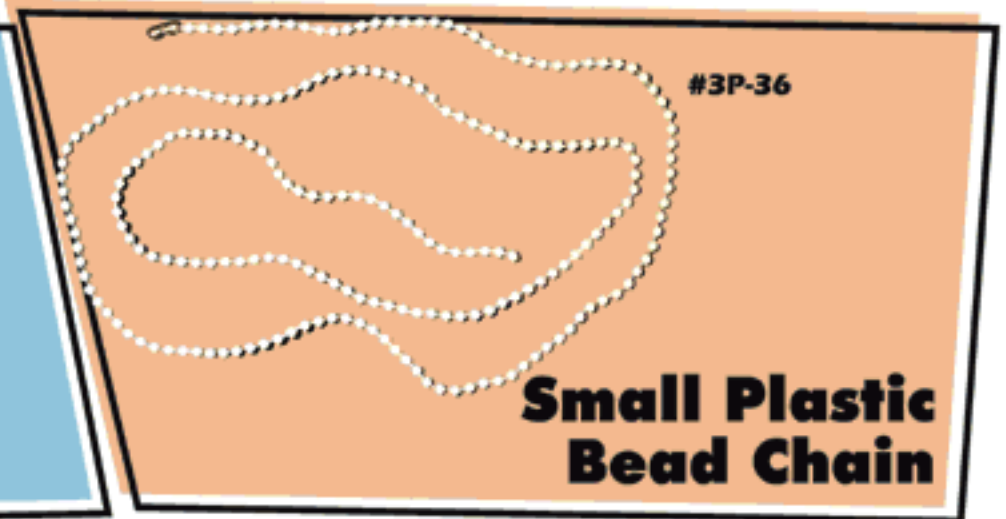

NECKWARE

#6P-36, 36" long, large plastic beaded neck chain with re-attachable safety breakaway feature. Available in red, white, blue, green, black, clear and yellow. Please specify color when ordering.

#3P-36, 36" long, small plastic beaded neck chain with re-attachable safety breakaway feature. This item is only available in white.

#3NPI, Nickel plated beaded metal neck chain Available in 24", 30" and 36" lengths. Please specify length when ordering.

#ENC, Elastic neck cords with metal barbs in 30" length only. Available in white and black. Please specify color when ordering.

#BS-4 & #BS-5, Safety breakaway soft vinyl neck strap with snap closure. Once broken, this item is NOT re-attachable. Available in 27" (#BS-4) and 37" (#BS-5) lengths.

#NT-30, Clear breakaway neck tube with metal tip that fits into plastic tube for a secure fit. If pulled apart, it can be re-attached. Available in 30" length only.