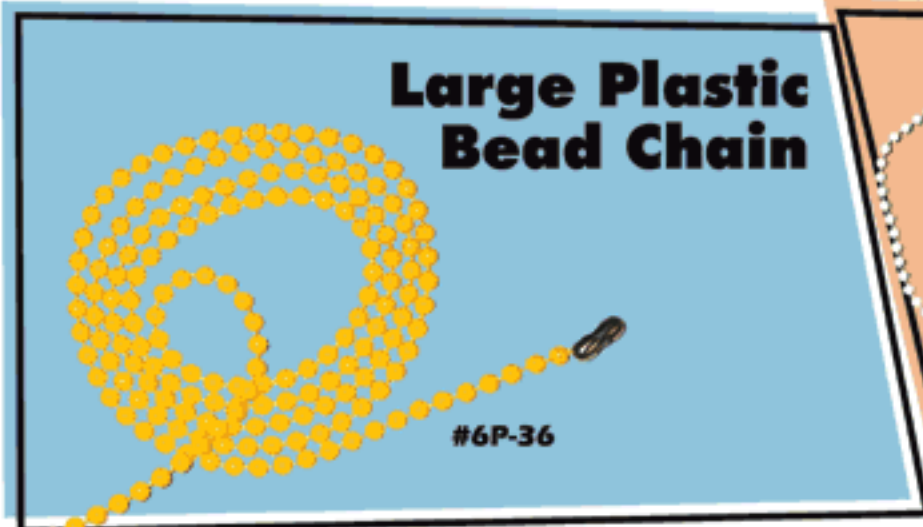

NECKWARE

#6P-36, 36" long, large plastic beaded neck chain with re-attachable safety breakaway feature. Available in red, white, blue, green, black, clear and yellow. Please specify color when ordering.

#3P-36, 36" long, small plastic beaded neck chain with re-attachable safety breakaway feature. This item is only available in white.

#3NPI, Nickel plated beaded metal neck chain Available in 24", 30" and 36" lengths. Please specify length when ordering.

#ENC, Elastic neck cords with metal barbs in 30" length only. Available in white and black. Please specify color when ordering.

#BS-4 & #BS-5, Safety breakaway soft vinyl neck strap with snap closure. Once broken, this item is NOT re-attachable. Available in 27" (#BS-4) and 37" (#BS-5) lengths.

#NT-30, Clear breakaway neck tube with metal tip that fits into plastic tube for a secure fit. If pulled apart, it can be re-attached. Available in 30" length only.