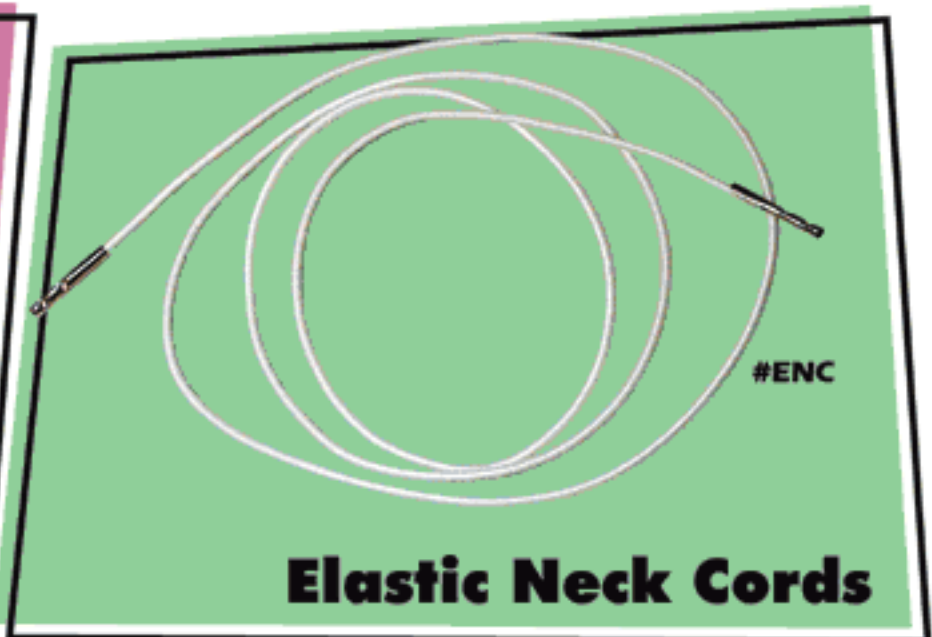

NECKWARE

#6P-36, 36" long, large plastic beaded neck chain with re-attachable safety breakaway feature. Available in red, white, blue, green, black, clear and yellow. Please specify color when ordering.

#3P-36, 36" long, small plastic beaded neck chain with re-attachable safety breakaway feature. This item is only available in white.

#3NPI, Nickel plated beaded metal neck chain Available in 24", 30" and 36" lengths. Please specify length when ordering.

#ENC, Elastic neck cords with metal barbs in 30" length only. Available in white and black. Please specify color when ordering.

#BS-4 & #BS-5, Safety breakaway soft vinyl neck strap with snap closure. Once broken, this item is NOT re-attachable. Available in 27" (#BS-4) and 37" (#BS-5) lengths.

#NT-30, Clear breakaway neck tube with metal tip that fits into plastic tube for a secure fit. If pulled apart, it can be re-attached. Available in 30" length only.