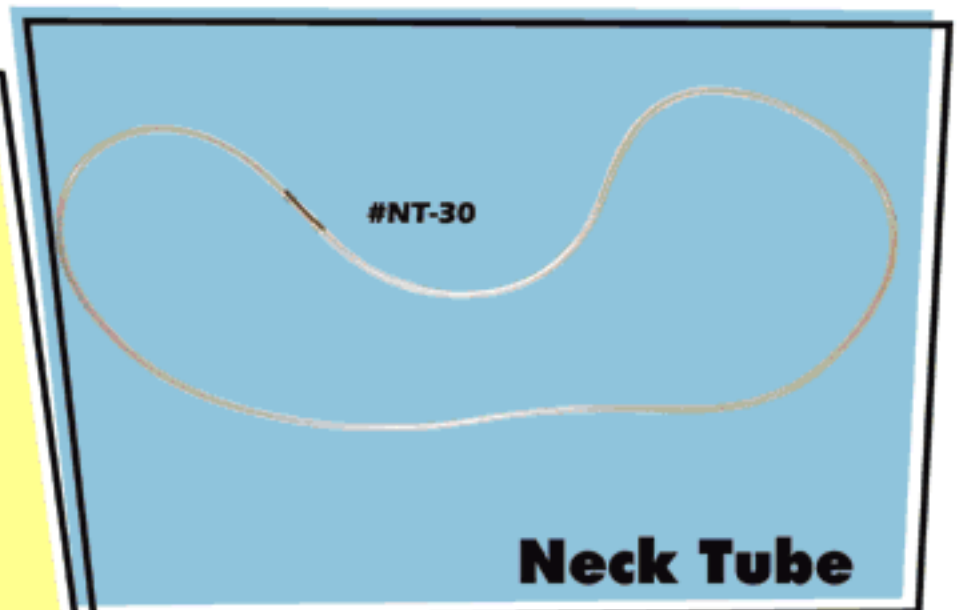

NECKWARE

#6P-36, 36" long, large plastic beaded neck chain with re-attachable safety breakaway feature. Available in red, white, blue, green, black, clear and yellow. Please specify color when ordering.

#3P-36, 36" long, small plastic beaded neck chain with re-attachable safety breakaway feature. This item is only available in white.

#3NPI, Nickel plated beaded metal neck chain Available in 24", 30" and 36" lengths. Please specify length when ordering.

#ENC, Elastic neck cords with metal barbs in 30" length only. Available in white and black. Please specify color when ordering.

#BS-4 & #BS-5, Safety breakaway soft vinyl neck strap with snap closure. Once broken, this item is NOT re-attachable. Available in 27" (#BS-4) and 37" (#BS-5) lengths.

#NT-30, Clear breakaway neck tube with metal tip that fits into plastic tube for a secure fit. If pulled apart, it can be re-attached. Available in 30" length only.